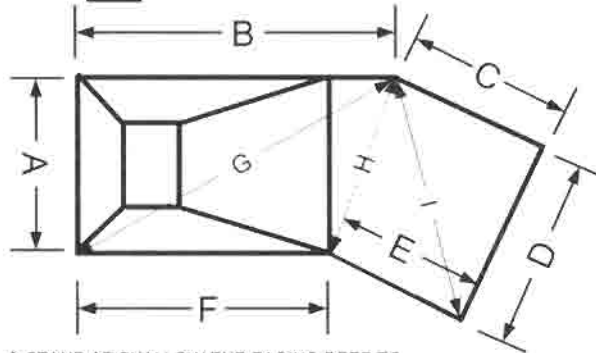

**POOL CORNERS**

Square

Radius

Diagonal

BOWL SHAPED BOTTOM

**LINER CUT**

I prefer a very full liner cut

I prefer a regular liner cut

This pool would be easier to fit with a shallower cut

CLW & CLL = Centerline Width & Centerline Length  
 This dimension is not required for all pools yet can be very helpful to us with any pool, especially those that have rounded features in the bottom of the pool. It is **required** on pools that have a bowl shaped bottom.

THIS LINER HAS MORE INFO, OVER FOR DETAILS →

▶USE FRONT OF FORM TO FILL IN SIDE VIEW

OVAL Use C if pool has flat step at end  
Show step width as D

GRECIAN

A \_\_\_\_\_ D \_\_\_\_\_ G \_\_\_\_\_  
 B \_\_\_\_\_ E \_\_\_\_\_ H \_\_\_\_\_  
 C \_\_\_\_\_ F \_\_\_\_\_ I \_\_\_\_\_

LAZY L OR BOOMERANG LEFT

▶STAND AT SHALLOW END FACING DEEP TO DETERMINE "LEFT OR RIGHT"  
 ▶MEASURE G, H, I TO POINT ON DECK WHERE POOL WALLS WOULD SQUARE TO

LAZY L OR BOOMERANG RIGHT