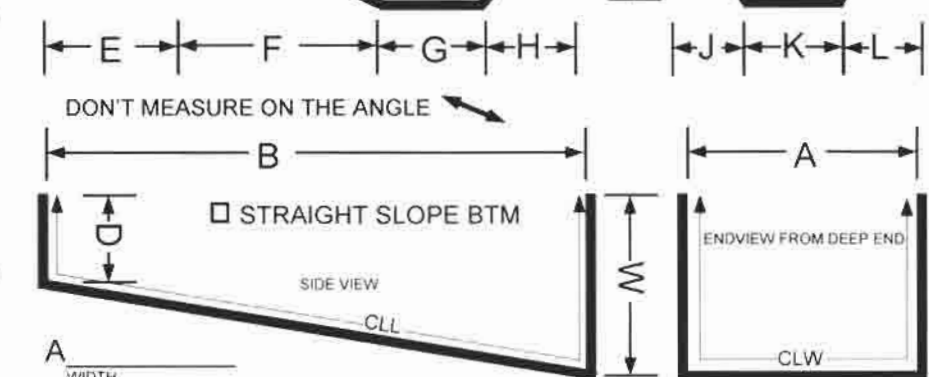

# POOL LINER ORDER FORM

**POOL SHAPE**

Revised 02/03

- RECTANGLE  
 GRECIAN  OVAL  BOOMERANG (OVER FOR TOP VIEW DIMENSIONS)★

▶FOR KIDNEY OR OTHER FREEFORM, SEE OUR FORM FOR MEASURING KIDNEY/FREEFORM  
 ▶AQUAFLEX HAS MEASUREMENTS FOR MOST KIT POOLS. CALL US FOR HELP IN IDENTIFICATION

**STANDARD KIT POOL**

- A \_\_\_\_\_ WIDTH  
 B \_\_\_\_\_ LENGTH  
 C \_\_\_\_\_ DEEP DEPTH  
 D \_\_\_\_\_ SHALLOW DEPTH  
 E \_\_\_\_\_ SHALLOW  
 F \_\_\_\_\_ RAMP  
 G \_\_\_\_\_ HOPPER  
 H \_\_\_\_\_ BACK SLOPE
- J \_\_\_\_\_ SIDE SLOPE  
 K \_\_\_\_\_ HOPPER WIDTH  
 L \_\_\_\_\_ SIDE SLOPE
- W \_\_\_\_\_ WALL DEPTH  
 V \_\_\_\_\_ SHALLOW SLOPE  
 Y \_\_\_\_\_ SHALLOW SLOPE
- CLW \_\_\_\_\_ CLL \_\_\_\_\_