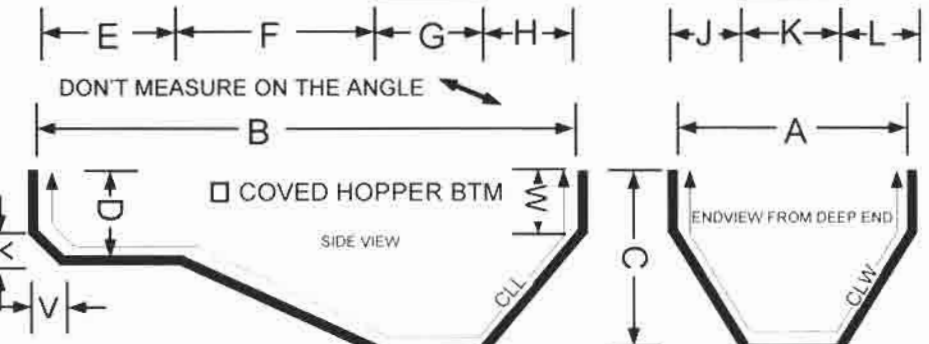

# POOL LINER ORDER FORM

**POOL SHAPE**

Revised 02/03

- RECTANGLE  
 GRECIAN  OVAL  BOOMERANG (OVER FOR TOP VIEW DIMENSIONS)★

▶FOR KIDNEY OR OTHER FREEFORM, SEE OUR FORM FOR MEASURING KIDNEY/FREEFORM  
 ▶AQUAFLEX HAS MEASUREMENTS FOR MOST KIT POOLS. CALL US FOR HELP IN IDENTIFICATION

**STANDARD KIT POOL**

- A \_\_\_\_\_ WIDTH  
 B \_\_\_\_\_ LENGTH  
 C \_\_\_\_\_ DEEP DEPTH  
 D \_\_\_\_\_ SHALLOW DEPTH  
 E \_\_\_\_\_ SHALLOW  
 F \_\_\_\_\_ RAMP  
 G \_\_\_\_\_ HOPPER  
 H \_\_\_\_\_ BACK SLOPE
- J \_\_\_\_\_ SIDE SLOPE  
 K \_\_\_\_\_ HOPPER WIDTH  
 L \_\_\_\_\_ SIDE SLOPE
- W \_\_\_\_\_ WALL DEPTH  
 V \_\_\_\_\_ SHALLOW SLOPE  
 Y \_\_\_\_\_ SHALLOW SLOPE
- CLW \_\_\_\_\_ CLL \_\_\_\_\_

This pool would be easier to fit with a shallower cut

CLW & CLL = Centerline Width & Centerline Length  
 This dimension is not required for all pools yet can be very helpful to us with any pool, especially those that have rounded features in the bottom of the pool. It is **required** on pools that have a bowl shaped bottom.