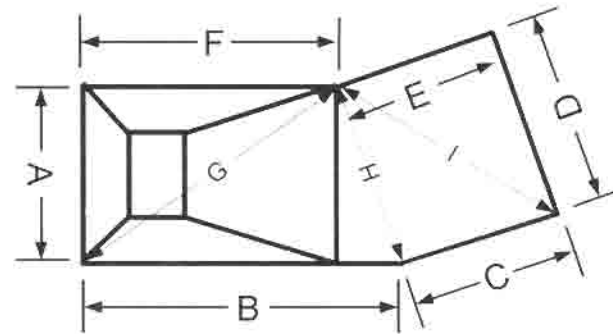

**POOL CORNERS**

Square

Radius

Diagonal

BOWL SHAPED BOTTOM

**LINER CUT**

I prefer a very full liner cut

I prefer a regular liner cut

This pool would be easier to fit with a shallower cut

CLW & CLL = Centerline Width & Centerline Length  
 This dimension is not required for all pools yet can be very helpful to us with any pool, especially those that have rounded features in the bottom of the pool. It is **required** on pools that have a bowl shaped bottom.

THIS LINER HAS MORE INFO, OVER FOR DETAILS →

▶USE FRONT OF FORM TO FILL IN SIDE VIEW

OVAL Use C if pool has flat step at end  
Show step width as D

GRECIAN

A \_\_\_\_\_ D \_\_\_\_\_ G \_\_\_\_\_  
 B \_\_\_\_\_ E \_\_\_\_\_ H \_\_\_\_\_  
 C \_\_\_\_\_ F \_\_\_\_\_ I \_\_\_\_\_

LAZY L OR BOOMERANG LEFT

▶STAND AT SHALLOW END FACING DEEP TO DETERMINE "LEFT OR RIGHT"  
 ▶MEASURE G, H, I TO POINT ON DECK WHERE POOL WALLS WOULD SQUARE TO

LAZY L OR BOOMERANG RIGHT