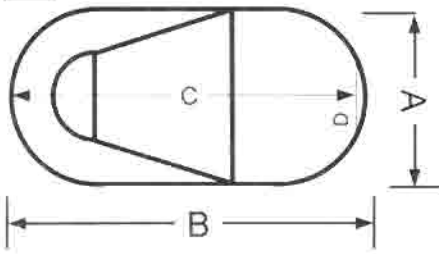

▶USE FRONT OF FORM TO FILL IN SIDE VIEW

☐ OVAL Use C if pool has flat step at end
Show step width as D