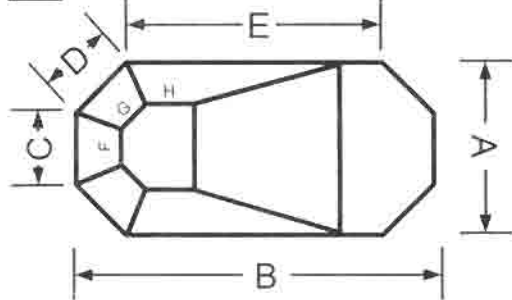

**POOL CORNERS**

Square

Radius

Diagonal

BOWL SHAPED BOTTOM

**LINER CUT**

I prefer a very full liner cut

I prefer a regular liner cut

This pool would be easier to fit with a shallower cut

CLW & CLL = Centerline Width & Centerline Length  
 This dimension is not required for all pools yet can be very helpful to us with any pool, especially those that have rounded features in the bottom of the pool. It is **required** on pools that have a bowl shaped bottom.

THIS LINER HAS MORE INFO, OVER FOR DETAILS →

▶USE FRONT OF FORM TO FILL IN SIDE VIEW

OVAL Use C if pool has flat step at end  
Show step width as D

GRECIAN

A \_\_\_\_\_ D \_\_\_\_\_ G \_\_\_\_\_  
 B \_\_\_\_\_ E \_\_\_\_\_ H \_\_\_\_\_  
 C \_\_\_\_\_ F \_\_\_\_\_ I \_\_\_\_\_

LAZY L OR BOOMERANG LEFT

▶STAND AT SHALLOW END FACING DEEP TO DETERMINE "LEFT OR RIGHT"  
 ▶MEASURE G, H, I TO POINT ON DECK WHERE POOL WALLS WOULD SQUARE TO

LAZY L OR BOOMERANG RIGHT