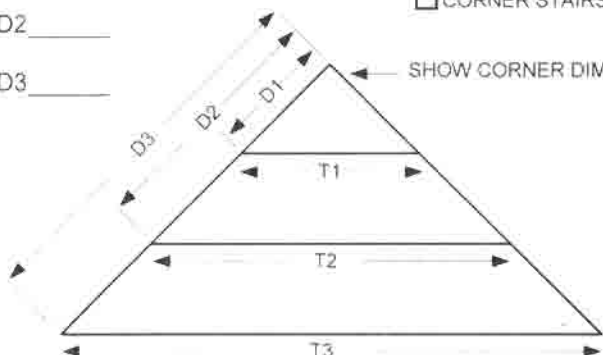

LAZY L OR BOOMERANG LEFT

▶STAND AT SHALLOW END FACING DEEP TO DETERMINE "LEFT OR RIGHT"  
 ▶MEASURE G, H, I TO POINT ON DECK WHERE POOL WALLS WOULD SQUARE TO

LAZY L OR BOOMERANG RIGHT

TOP STEP CORNERS ARE: \_\_\_\_\_ SQUARE

\_\_\_\_\_ " RADIUS

\_\_\_\_\_ " DIAGONAL

SETBACK FROM POOL WALL TO BOTTOM RISER:

\_\_\_\_\_ NONE

S= \_\_\_\_\_ " 90°

S= \_\_\_\_\_ " 45°

T1 \_\_\_\_\_ T2 \_\_\_\_\_ T3 \_\_\_\_\_

R1 \_\_\_\_\_ R2 \_\_\_\_\_ R3 \_\_\_\_\_ R4 \_\_\_\_\_

D1 \_\_\_\_\_

D2 \_\_\_\_\_

D3 \_\_\_\_\_

CORNER STAIRS

SHOW CORNER DIM

▶SHOW EXACT STAIR LOCATION BY SKETCHING POOL BELOW  
 ▶INDICATE DEEP AND SHALLOW ENDS  
 ▶ATTACH ADDITIONAL DRAWINGS IF REQUIRED