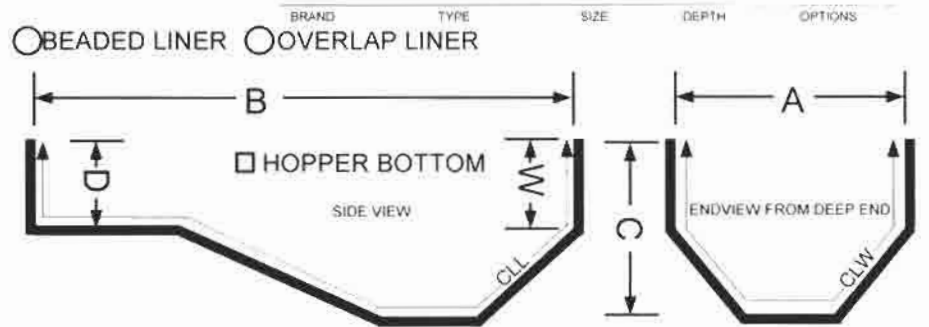

Pool Patio and Beyond Inc.

813 Queensgate Circle
Sugar Grove, IL 60554-9215
Phone: (800) 886-3677
(866) PP-BEYOND
Fax: (206) 984-2704
www.PoolPatioAndBeyond.com

Date _____

Company _____

Contact Person _____

Phone# _____

Fax# _____

Address _____

Ship To Address _____

Ship via _____

Customer/Job _____

Wall Pattern/Mil _____

Floor Pattern/Mil _____

1. WALL PATTERNS mil
2. Acapulco 20
   - Azure Diamond 20
   - Bellagio 20
   - Bordeaux 20 30
   - Canterbury 20 28
   - Cobalt Classic 20 28
   - Cottage 20 28
   - Florentine 20
   - Gold Coast 20
   - Kenwood 20
   - Mandalay 20
   - Melbourne 20
   - Neptune 20
   - Northern Lights 20
   - Oxford 20
   - Palermo 20
   - Royal 20
   - Rustic Brick 20
   - Singapore 20
   - Stained Glass 20 28
   - Summer Wave 20
   - Tuscany 20
   - White Diamond 20

1. FLOOR PATTERNS mil
2. Adriatic 20
   - Blue Cloud 20 28
   - Bluestone 20 28
   - Coral Sea 20
   - Cozumel 20
   - Glacier 20
   - Greenstone 20
   - Pacific 20
   - Pebble Beach 20 28
   - Reflections 20
   - Seastone 20 28
   - Solar Cloud 20 28
   - Sonoma 20
   - Topaz 20 28
3. **SOLID COLORS**
4. Solid Black 20
   - Solid White 20
   - Solid Grey 20
   - Solid Tan 27
   - Solid Aqua 20 28
   - Solid Blue 20 28
   - Solid Violet 20 28
   - White FDA 20 25
   - Black Fish 20 35

See our website,
WWW.POOLLINER.COM
for current availability.

Price _____

Tax _____ Total _____

POOL LINER ORDER FORM

POOL SHAPE

Revised 02/03

1. ☐ RECTANGLE
   ☐ GRECIAN ☐ OVAL ☐ BOOMERANG (OVER FOR TOP VIEW DIMENSIONS)★

▶FOR KIDNEY OR OTHER FREEFORM, SEE OUR FORM FOR MEASURING KIDNEY/FREEFORM
▶AQUAFLEX HAS MEASUREMENTS FOR MOST KIT POOLS. CALL US FOR HELP IN IDENTIFICATION

STANDARD KIT POOL

1. A _____ WIDTH
   B _____ LENGTH
   C _____ DEEP DEPTH
   D _____ SHALLOW DEPTH
   E _____ SHALLOW
   F _____ RAMP
   G _____ HOPPER
   H _____ BACK SLOPE
2. J _____ SIDE SLOPE
   K _____ HOPPER WIDTH
   L _____ SIDE SLOPE
3. W _____ WALL DEPTH
   V _____ SHALLOW SLOPE
   Y _____ SHALLOW SLOPE
4. CLW _____ CLL _____

POOL CORNERS

☐ Square

☐ Radius

☐ Diagonal

☐ BOWL SHAPED BOTTOM

LINER CUT

☐ I prefer a very full liner cut

☐ I prefer a regular liner cut

☐ This pool would be easier to fit with a shallower cut

CLW & CLL = Centerline Width & Centerline Length
This dimension is not required for all pools yet can be very helpful to us with any pool, especially those that have rounded features in the bottom of the pool. It is **required** on pools that have a bowl shaped bottom.

☐ THIS LINER HAS MORE INFO, OVER FOR DETAILS →