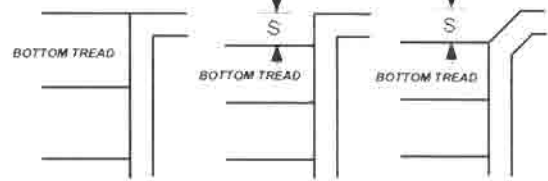

LAZY L OR BOOMERANG LEFT

▶STAND AT SHALLOW END FACING DEEP TO DETERMINE "LEFT OR RIGHT"  
 ▶MEASURE G, H, I TO POINT ON DECK WHERE POOL WALLS WOULD SQUARE TO

LAZY L OR BOOMERANG RIGHT

## STAIRS

DO YOU REQUIRE ROD SLEEVES?

YES  NO

▶MEASURE TO NEAREST 1/4"  
 ▶R1 IS MEASURED TO BOTTOM LIP OF LINER TRACK  
 ▶MAKE SURE R1+R2+R3+R4 ARE EQUAL TO WALL HEIGHT

STEP WIDTH 8' 7' 6' OTHER \_\_\_\_\_

TOP STEP CORNERS ARE: \_\_\_\_\_ SQUARE

\_\_\_\_\_ " RADIUS

\_\_\_\_\_ " DIAGONAL

SETBACK FROM POOL WALL TO BOTTOM RISER:

\_\_\_\_\_ NONE

S= \_\_\_\_\_ " 90°

S= \_\_\_\_\_ " 45°

T1 \_\_\_\_\_ T2 \_\_\_\_\_ T3 \_\_\_\_\_

R1 \_\_\_\_\_ R2 \_\_\_\_\_ R3 \_\_\_\_\_ R4 \_\_\_\_\_

D1 \_\_\_\_\_

D2 \_\_\_\_\_

D3 \_\_\_\_\_

CORNER STAIRS

SHOW CORNER DIM

▶SHOW EXACT STAIR LOCATION BY SKETCHING POOL BELOW  
 ▶INDICATE DEEP AND SHALLOW ENDS  
 ▶ATTACH ADDITIONAL DRAWINGS IF REQUIRED